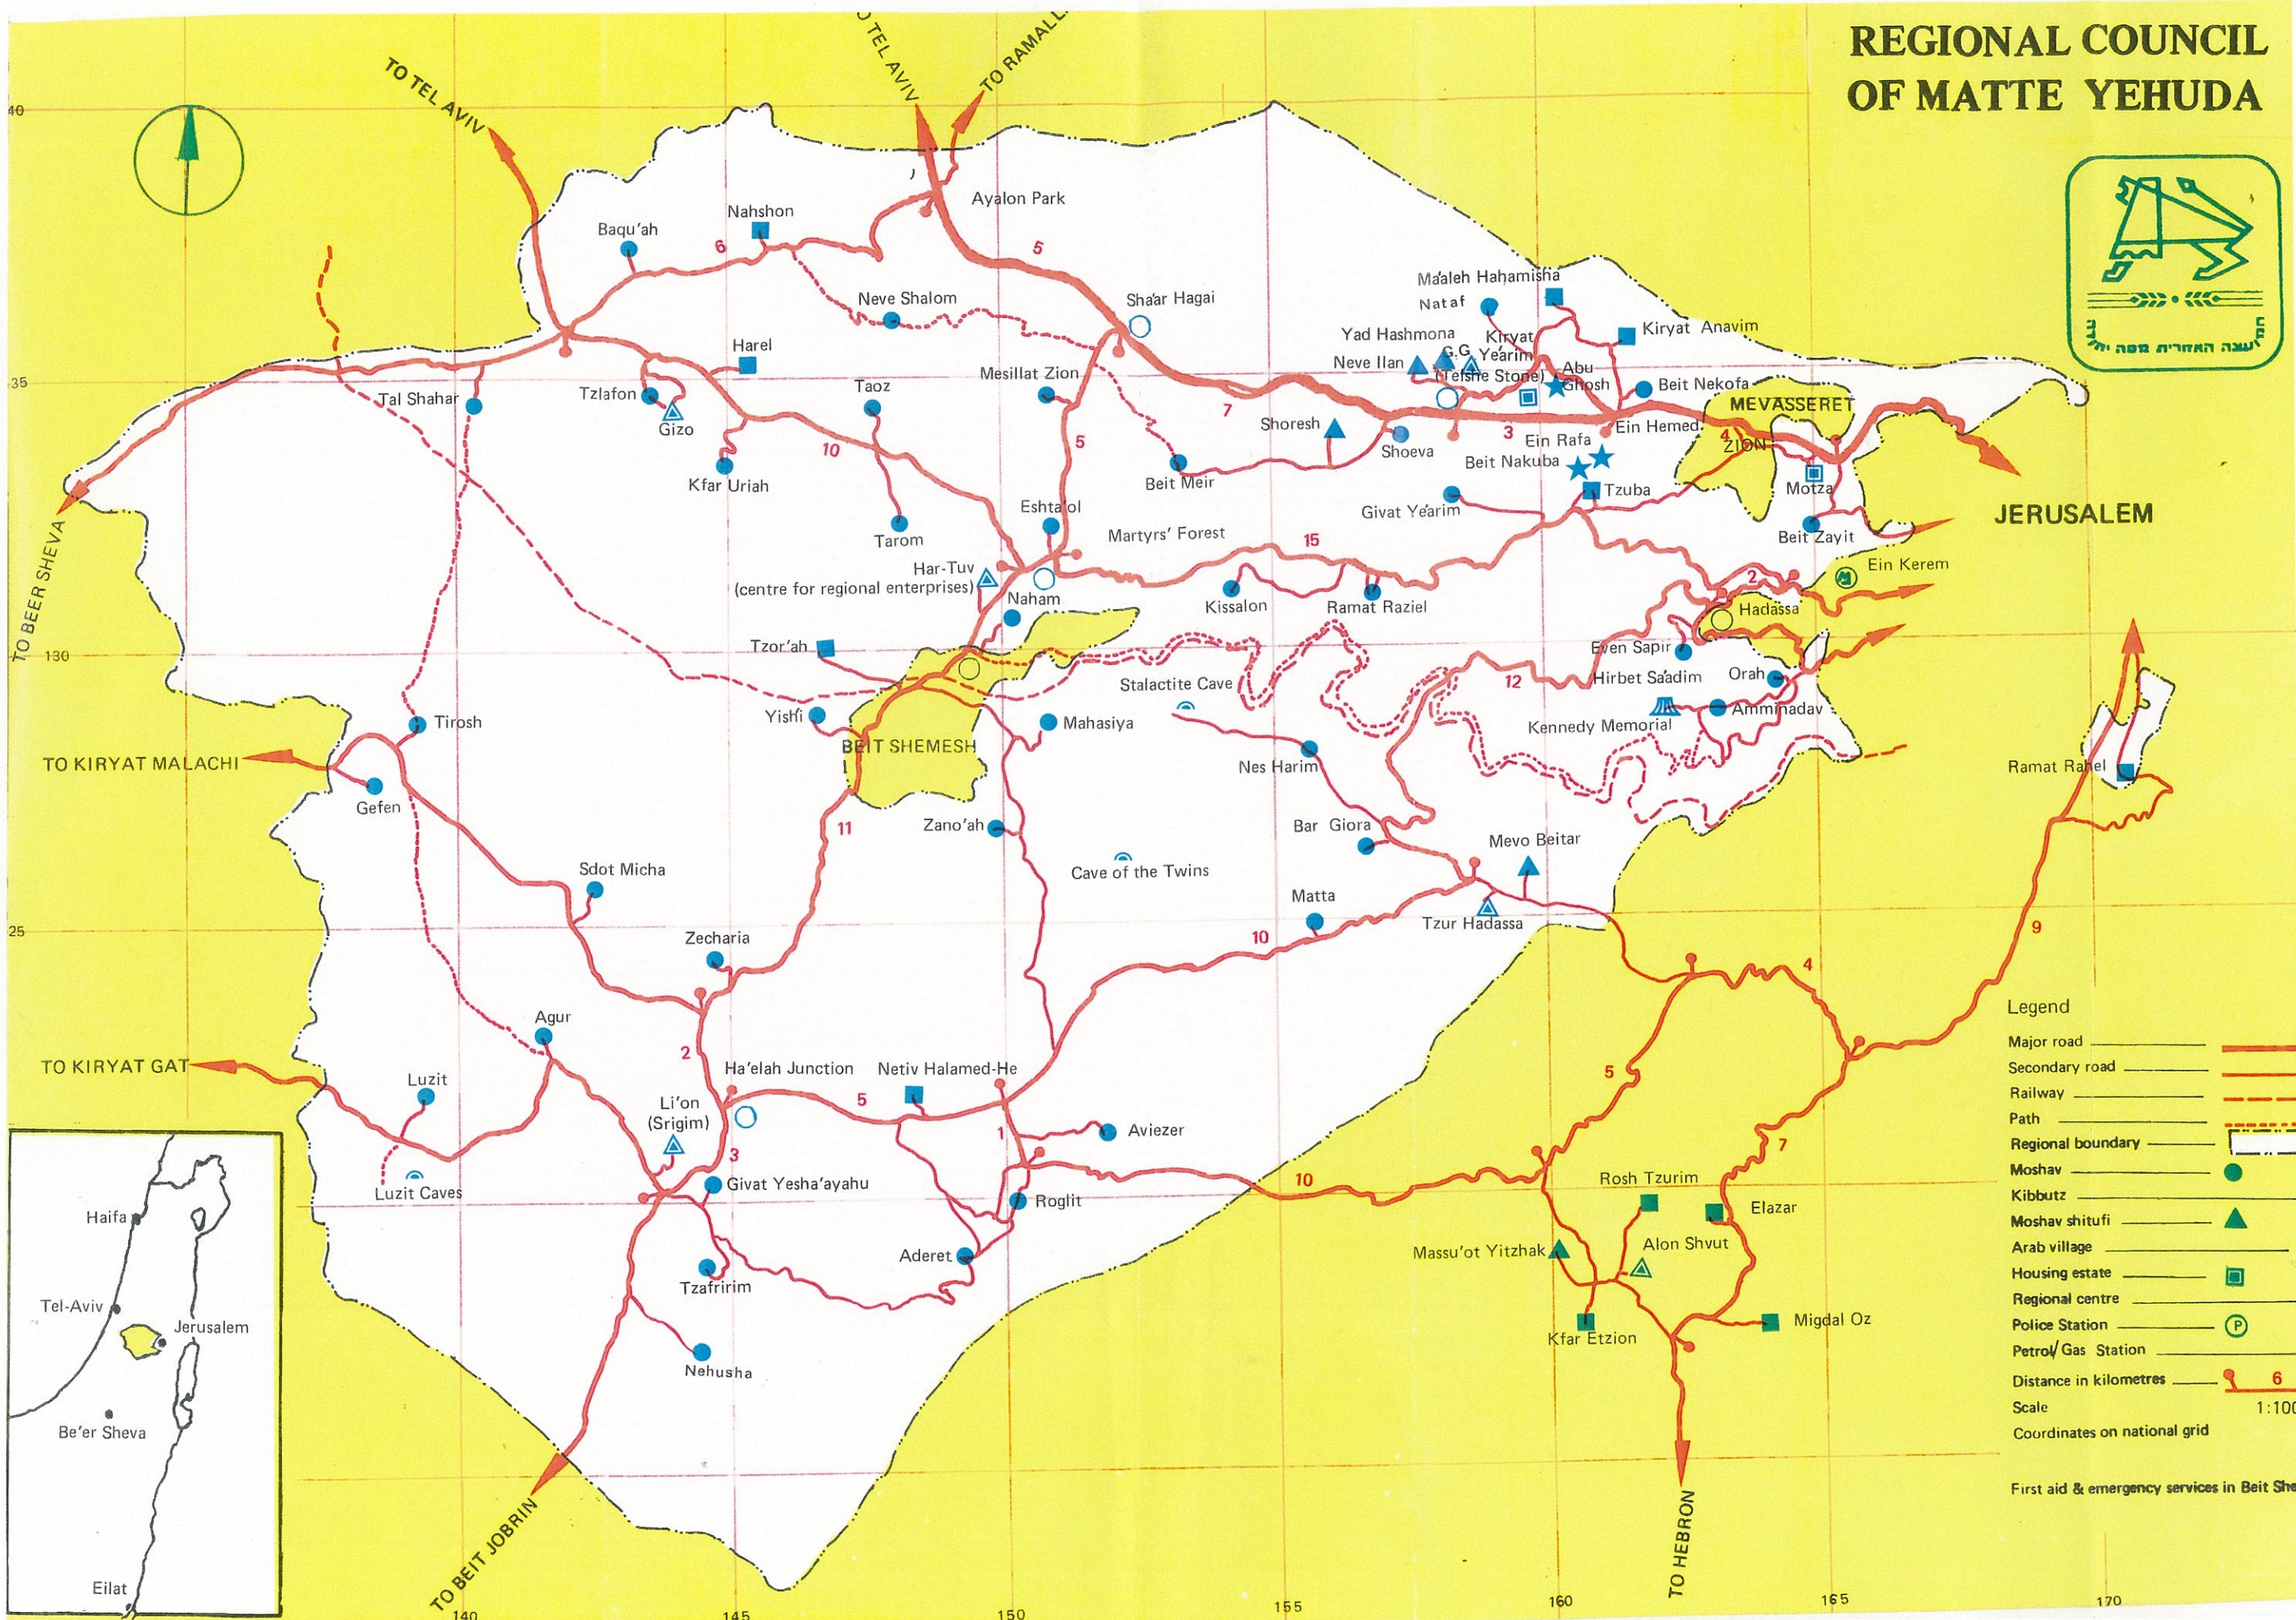

REGIONAL COUNCIL OF MATTE YEHUDA

JERUSALEM

- Legend**
- Major road
 - Secondary road
 - Railway
 - Path
 - Regional boundary
 - Moshav
 - Kibbutz
 - Moshav shitufi
 - Arab village
 - Housing estate
 - Regional centre
 - Police Station
 - Petro/Gas Station
 - Distance in kilometres
 - Scale 1:100
 - Coordinates on national grid

First aid & emergency services in Beit Shemesh